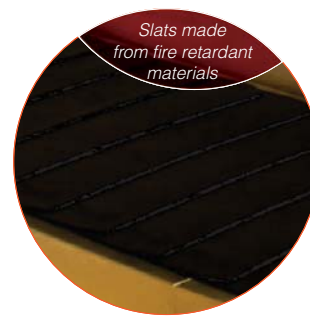

Reclaim carousels

Airport industry

Cod: SLF - TC

Length: up to 100.000 mm

Active width: 940 mm

Available shapes: O, L, T, U

Stainless steel finish

Slats made from fire retardant materials

SELF TRUST

Caterpillar drive

Advantages:

*Adjustable configuration ;
according to existing layout;
Low noise;
High transport capacity;
Low maintenance;
Stainless finish;*

Slats made from fire retardant materials

Stainless finish

Load up to 100 kg/ml

Other types of conveyors according to the layout requirements

Head office and factory

34th Bucium Str, Iasi, 700265
+4 0232 276 596
office@selftrust.ro

Sales office

96th Popa Stoica Farcas Str,
3rd district, Bucharest
+4 021 332 34 05
office2@selftrust.ro