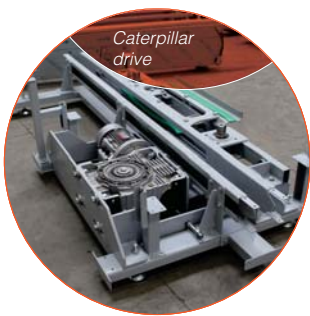

Reclaim carousels

Airport industry

Cod: SLF - TC

Length: up to 100.000 mm

Active width: 940 mm

Available shapes: O, L, T, U

Stainless steel finish

Slats made from fire retardant materials

SELF TRUST

Caterpillar drive

Advantages:

*Adjustable configuration ;
according to existing layout;
Low noise;
High transport capacity;
Low maintenance;
Stainless finish;*